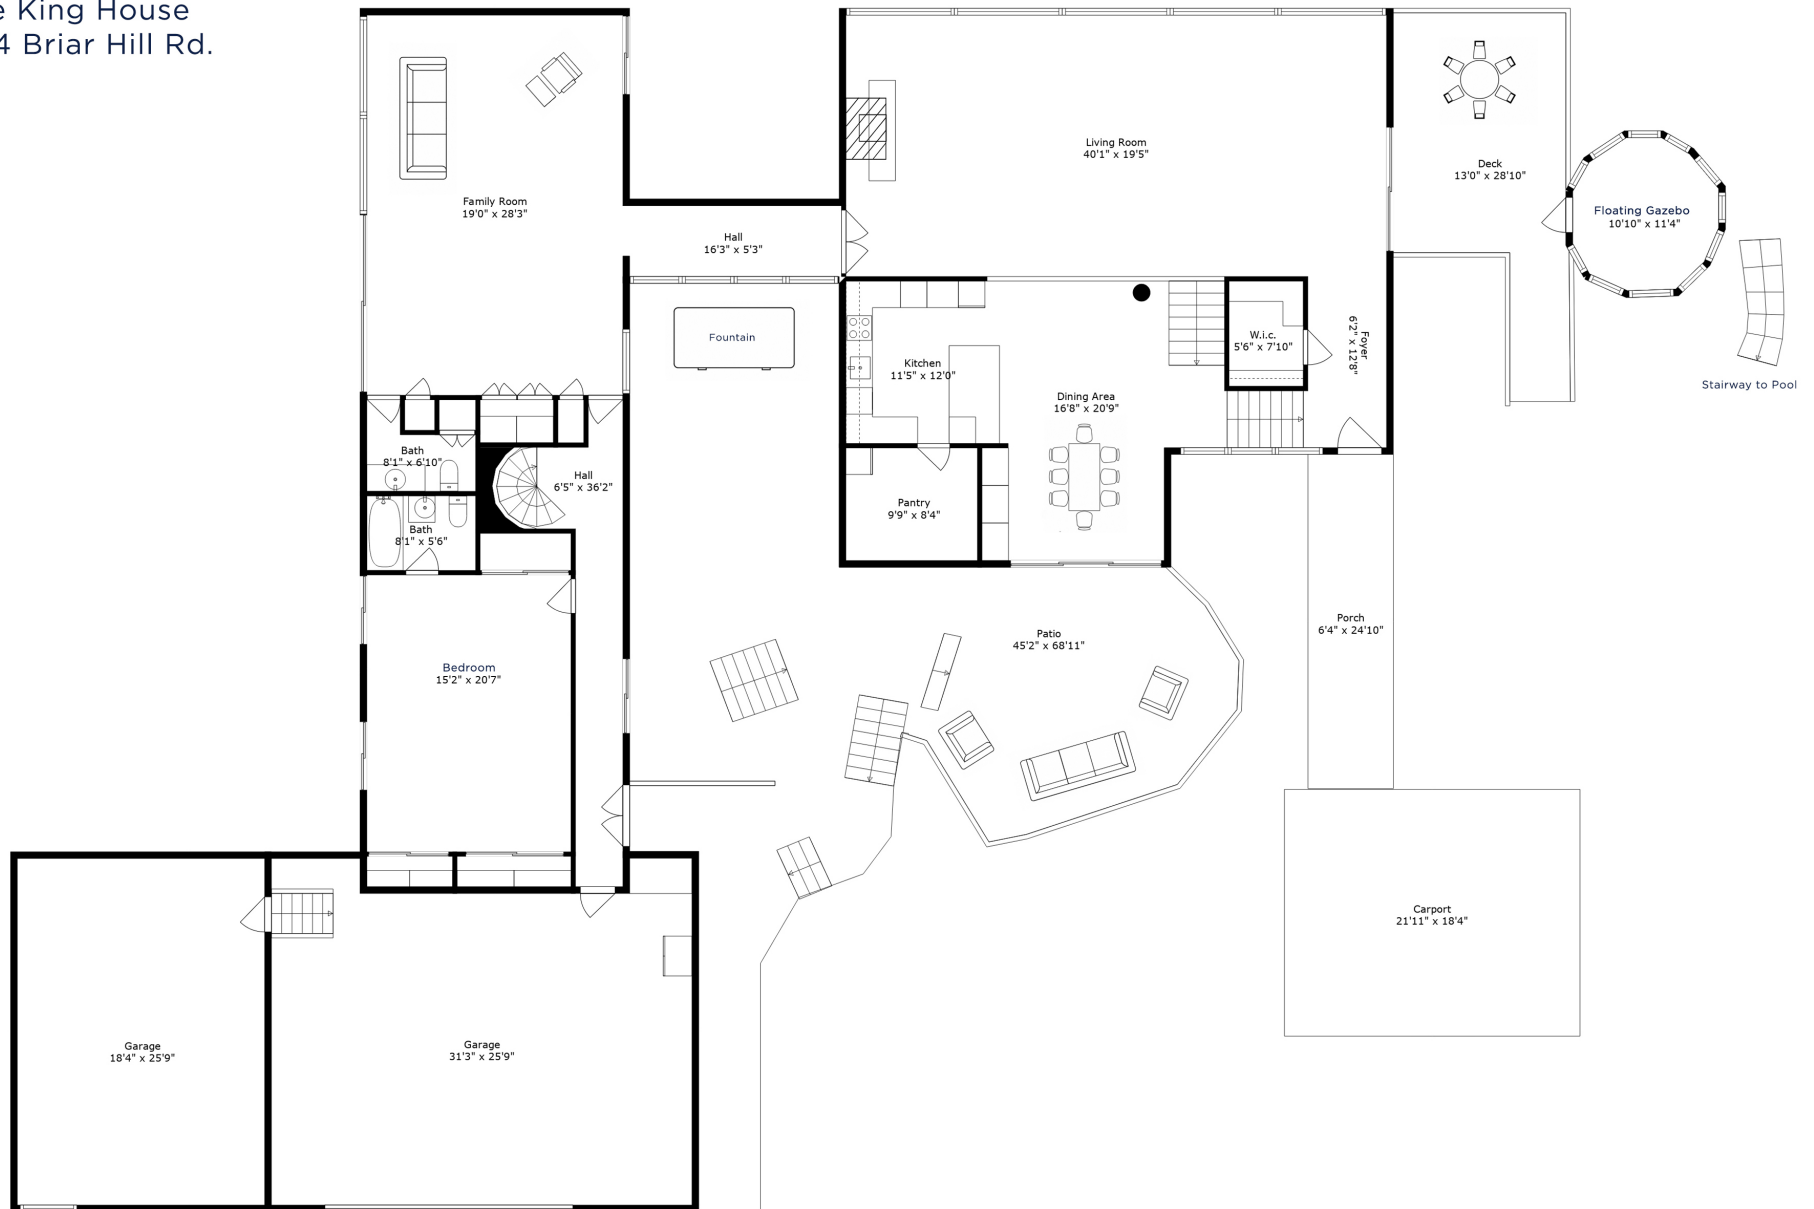

The King House
904 Briar Hill Rd.

Pool & Patio
75'6" x 50'10"

Lower Level

Measurements Are Highly Reliable But Not Exact.